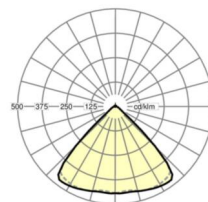

CHARACTERISTICS

Order number	18510204100
EAN number	4020863325276
Commodity code	94051190
Certification mark	IP 20, Protection class I, ENEC10 VDE, F, HACCP DIN10500/Food/IFS-application-related suitability/BRC, Indoor, CE
Impact resistance (IK rating)	IK03 (-20°C bis 40°C)
Ambient temperatur	ta -20°C to 40°C
Warranty period	5 years
State funding programs	BEG - Federal funding for efficient buildings (valid only for Germany)

ELECTRICAL ENGINEERING

Controller	Electronic driver (1 pcs.)
System output	37W
Mains voltage	230V/50Hz
Energy efficiency class/light source	D

LIGHTING TECHNOLOGY

Placement	LED, Colour rendering/Light colour CRI ≥ 80 / 4000K
Colour tolerance (MacAdam)	3SDCM
Photobiological safety (Luminaire)	RG1
Nominal luminous flux	6074lm
LED service life	50000h L80/B10 (Tq 40°C)
Luminaire luminous efficiency	162lm/W
Beam angle	95° (C0) / 95 ° (C90)
UGR lat./long.	20.0 / 20.4

MECHANICS

Housing colour	traffic white RAL 9016
Dimensions (LxWxH/DxH)	1531mm x 55mm x 33mm
Weight (net)	1.9kg
Type of installation	Mounting rail system installation

Dimensions

L	1531 mm	Length
B	55 mm	Width
H	33 mm	Height

DEEP-LINK

<https://www.regiolux.de/en/article/18510204100>

Reference	LED 6000lm 840
ηLB	100 %
Φ ↓/↑	98 % / 2 %
UGR lat./long.	20.0 / 20.4